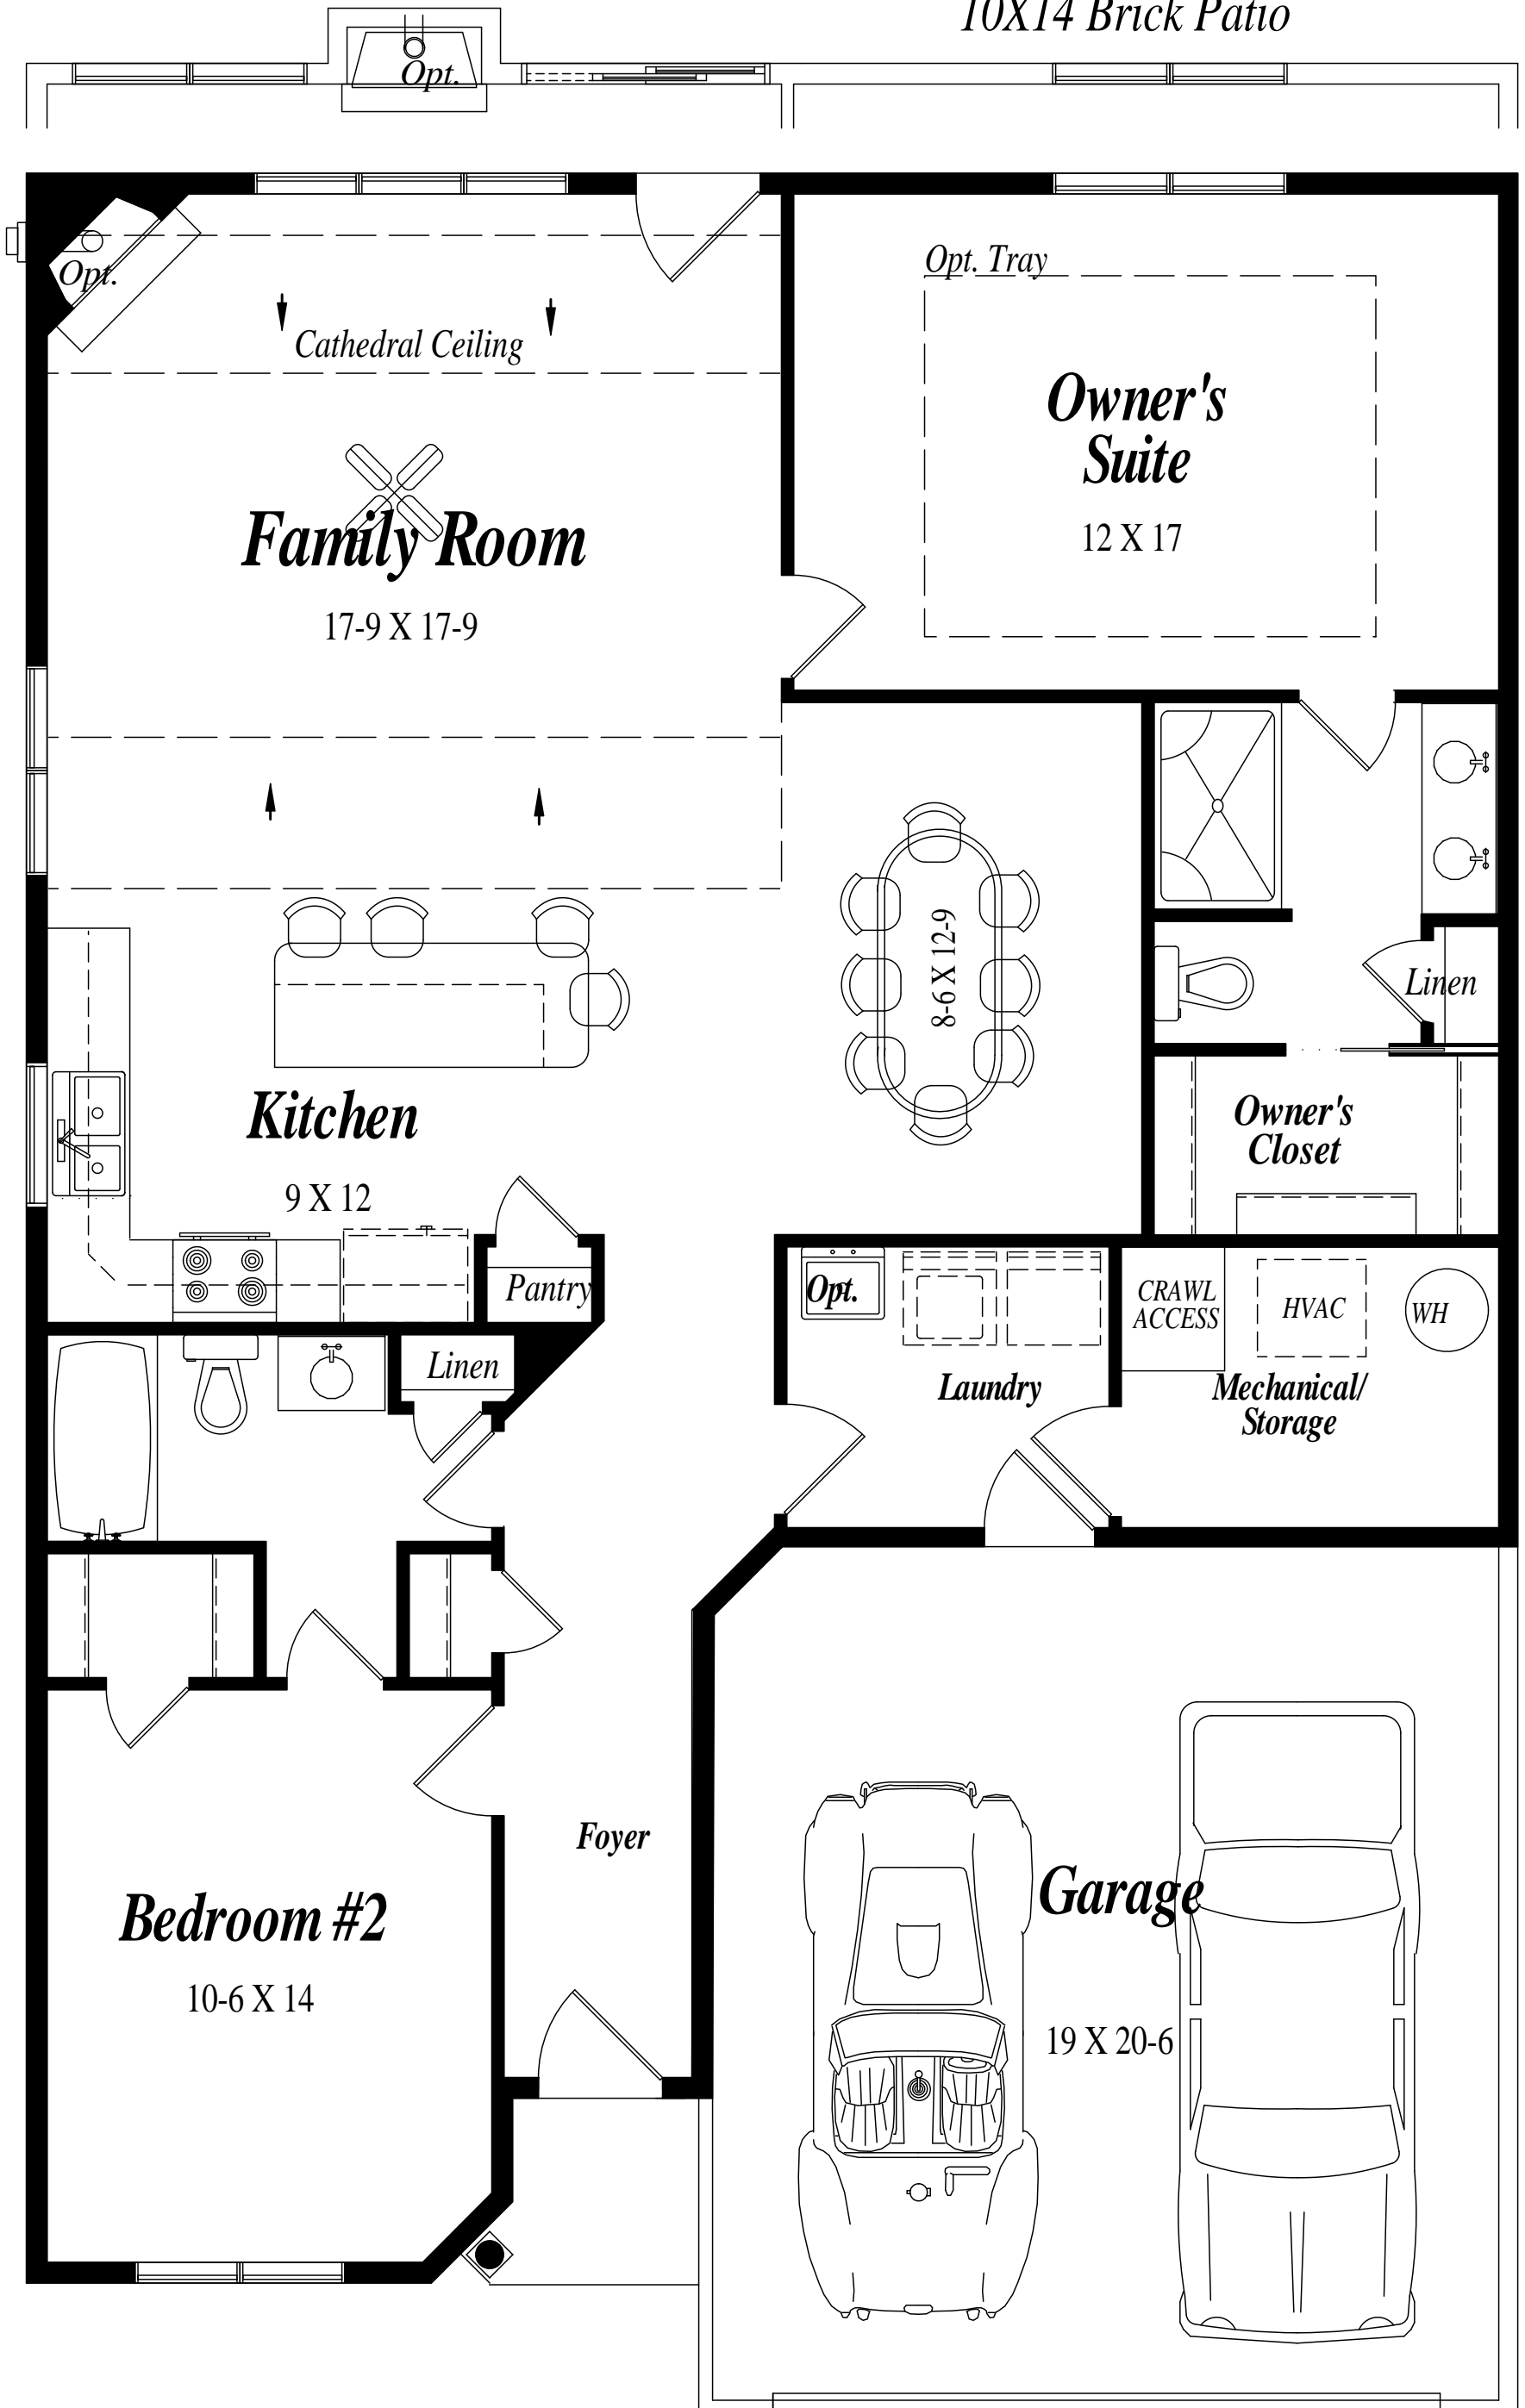

10X14 Brick Patio

1,470

**#44 Kendal End Unit,  
on Crawl Space**