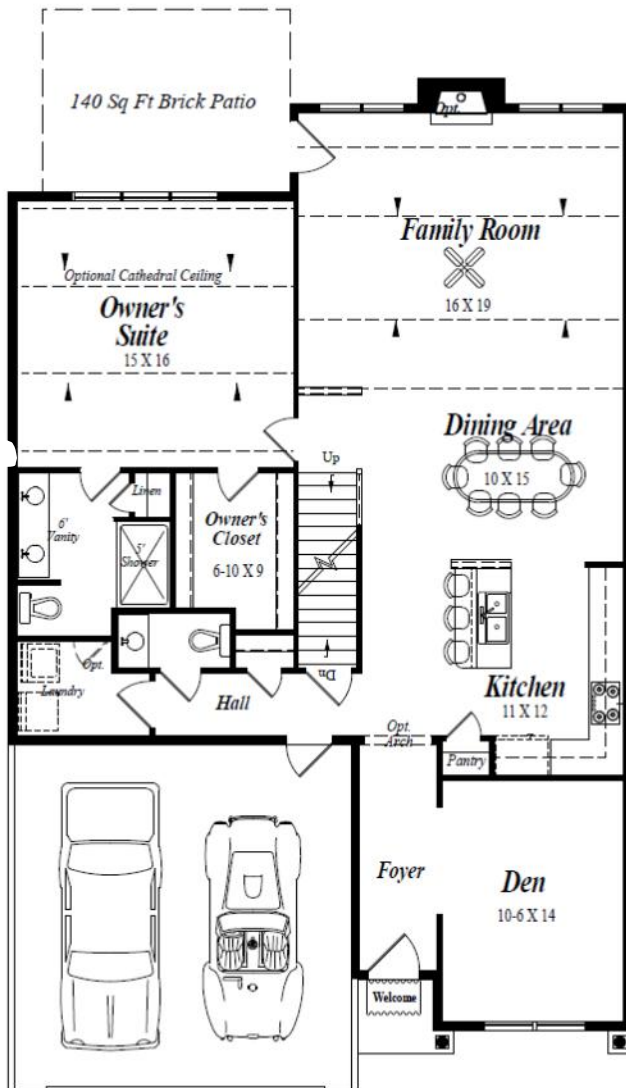

## Penrith

Middle Unit  
1,925 Sq. Ft.  
2 BR - 2.5 Bath

First Floor

Second Floor

Illustration may depict optional items and is subject to change without notice. Issued 1/1/15

Marketed by:

**Millfield Realty**