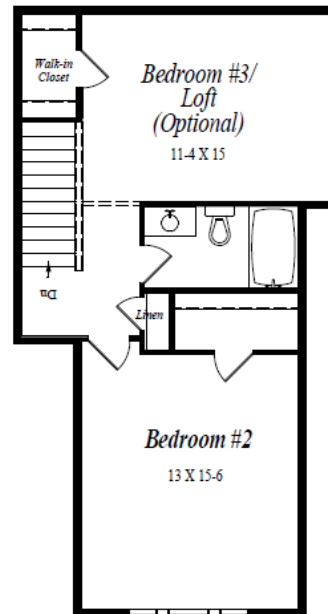

Windermere

Penrith

End Unit
2,135 Sq. Ft.
2 BR with Loft/3 BR
2.5 Bath

First Floor

Second Floor

Marketed by:
Millfield Realty

Illustration may depict optional items and is subject to change without notice. Issued 1/1/15