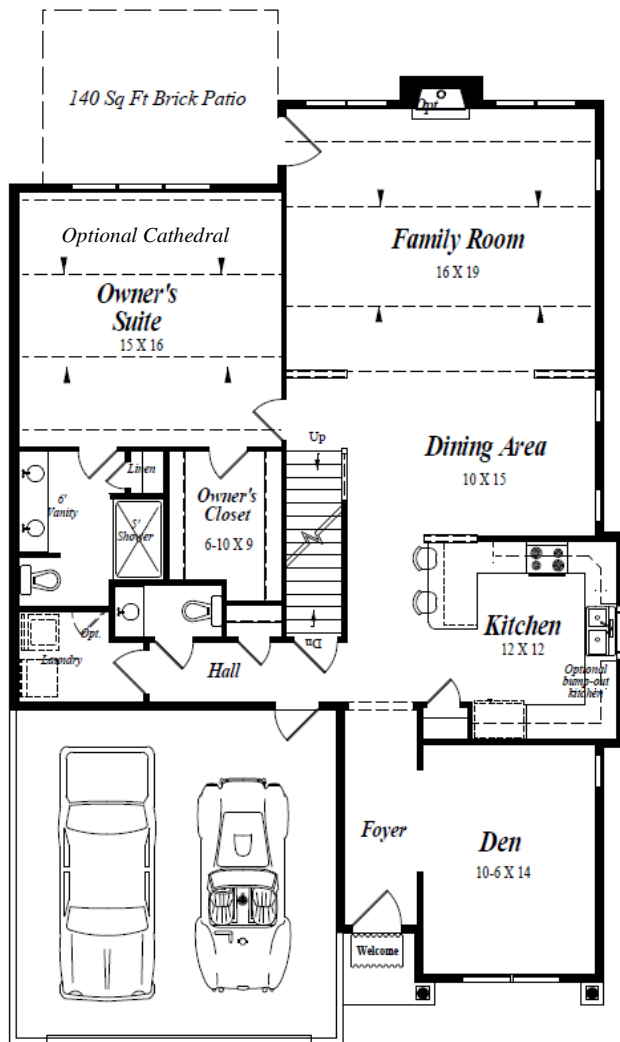

Windermere

Penrith

End Unit
2,135 Sq. Ft.
2 BR with Loft/3 BR
2.5 Bath

First Floor

Second Floor

Marketed by:
Millfield Realty

Illustration may depict optional items and is subject to change without notice. Issued 1/1/15