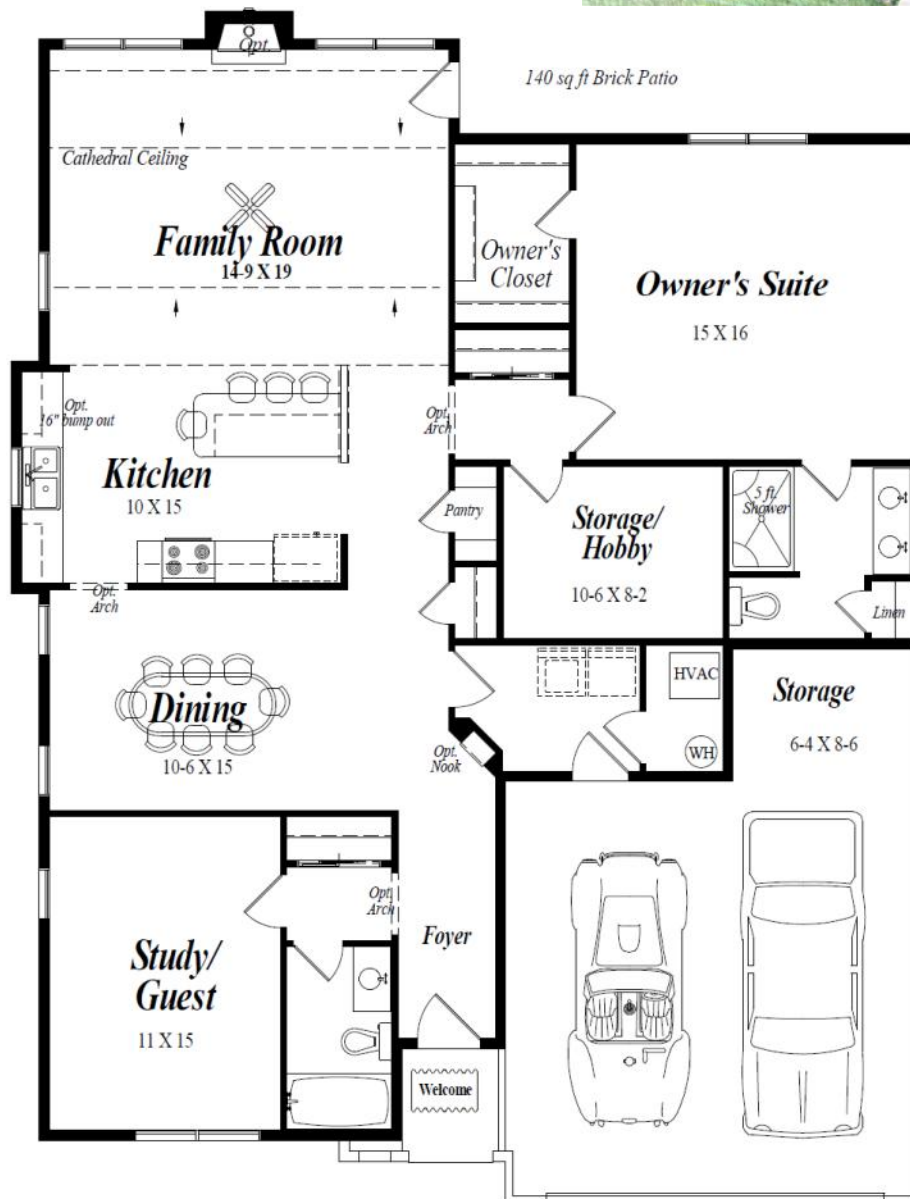

Windermere

Lindale

End Unit
1,680 Sq. Ft.
2 BR - 2 Bath

Marketed by:

Millfield Realty

Illustration may depict optional items and is subject to change without notice. Issued 1/20/15