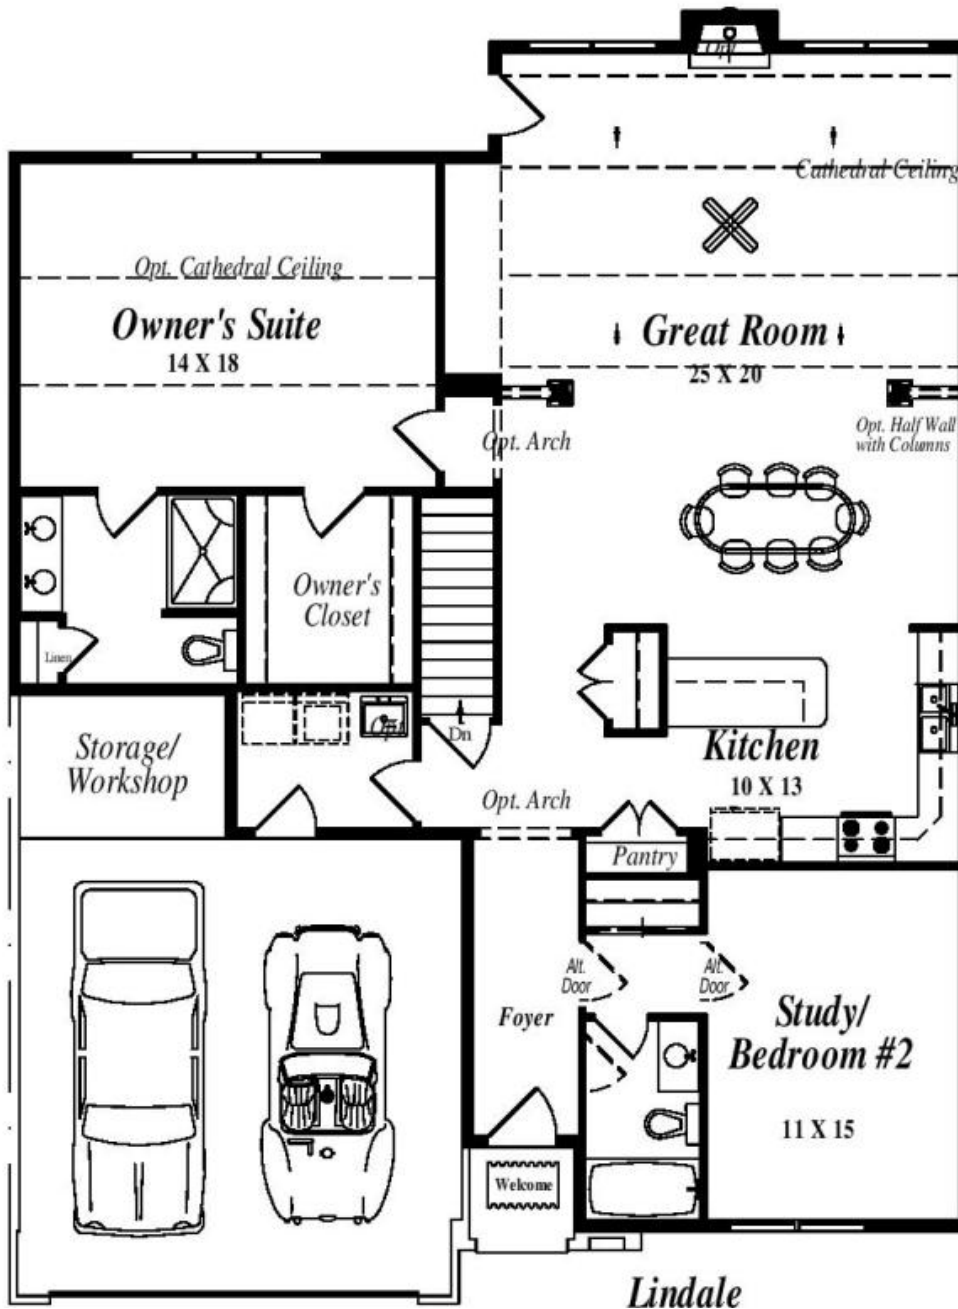

Windermere

Lindale

End Unit

1,680 Sq. Ft.

2 BR - 2 Bath

Illustration may depict optional items and is subject to change without notice. Issued 1/20/15