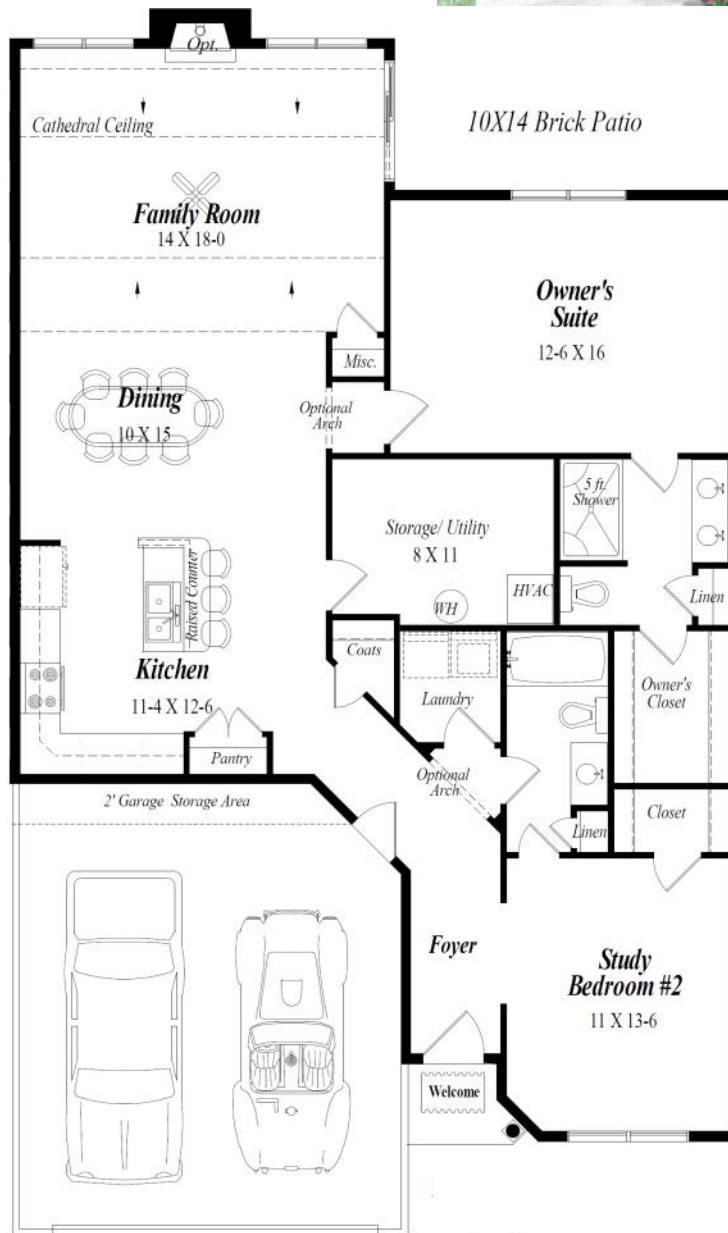

## Kendal

Middle Unit  
1,480 Sq. Ft.  
2 BR - 2 Bath

Illustration may depict optional items and is subject to change without notice. Issued 3/18/15