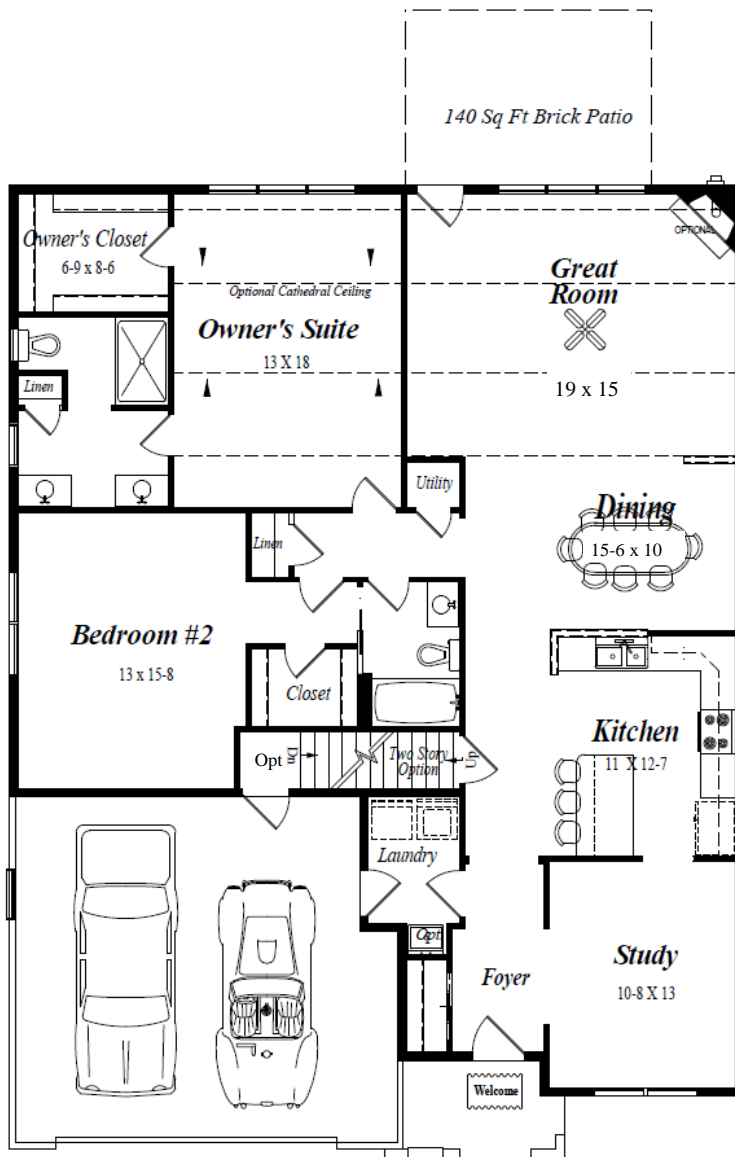

Windermere

Grasmere

End Unit
1,805 Sq. Ft.
2 BR - 2 Bath

End Unit
2,240 Sq. Ft.
3 BR - 3 Bath

Second Floor (Optional)

Illustration may depict optional items and is subject to change without notice. Issued 3/30/16