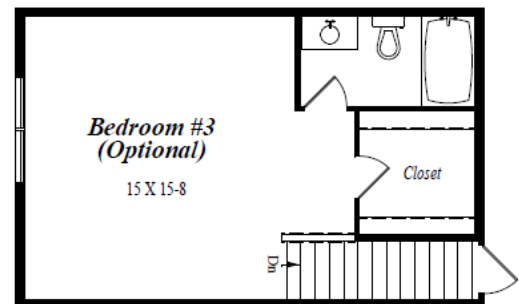

Windermere

Grasmere

End Unit
1,805 Sq. Ft.
2 BR - 2 Bath

End Unit
2,240 Sq. Ft.
3 BR - 3 Bath

Second Floor (Optional)

Illustration may depict optional items and is subject to change without notice. Issued 3/30/16