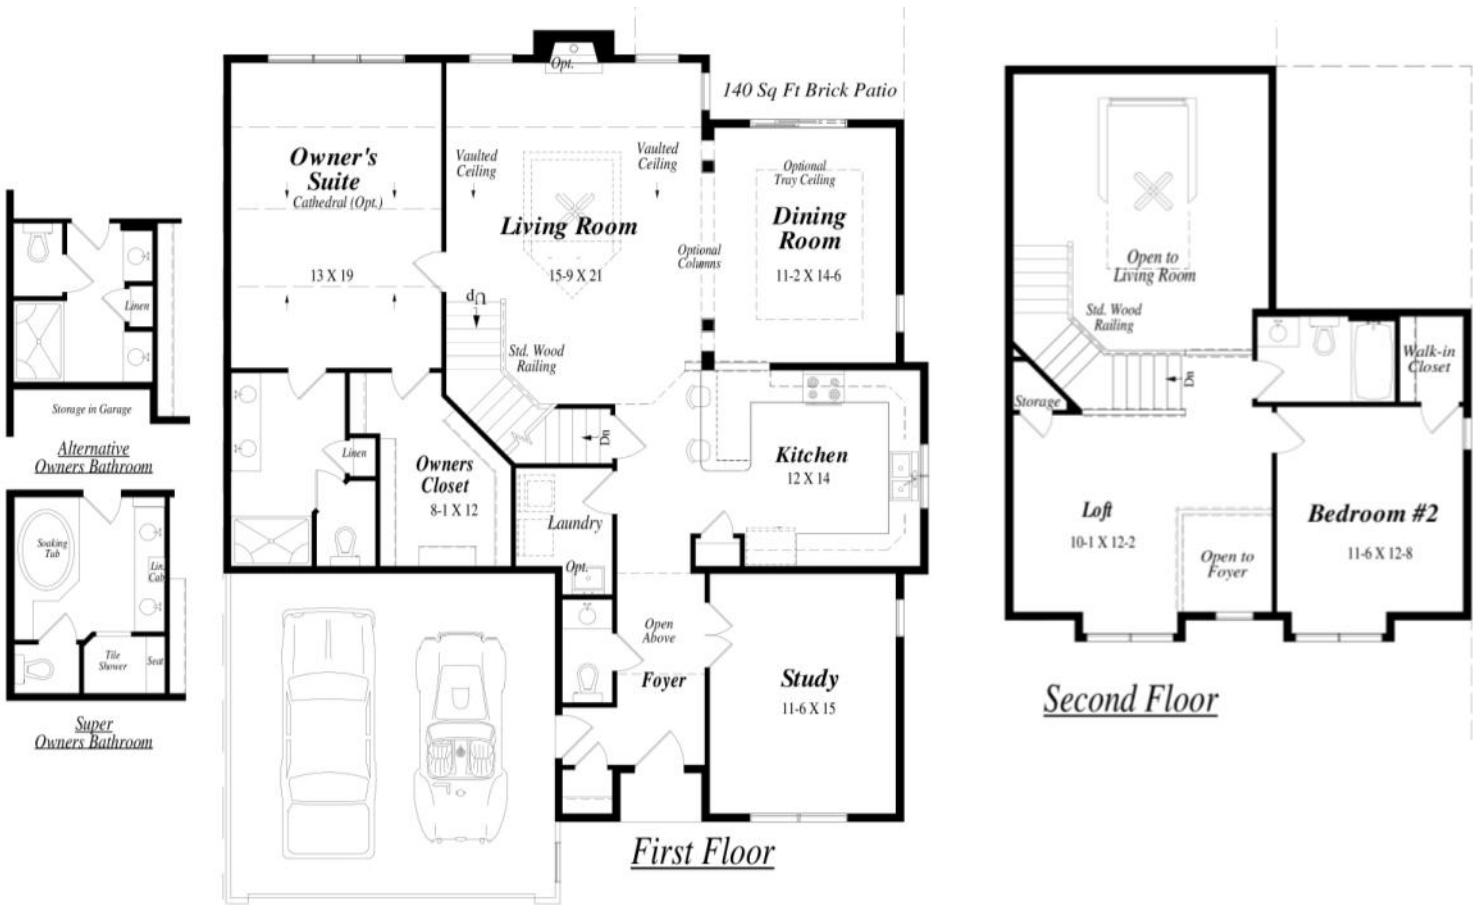

Windermere

Brantwood

End Unit
2,295 Sq. Ft.
2 BR w/Loft - 2.5 Bath

First Floor

Second Floor

Illustration may depict optional items and is subject to change without notice. Issued 9/17/15