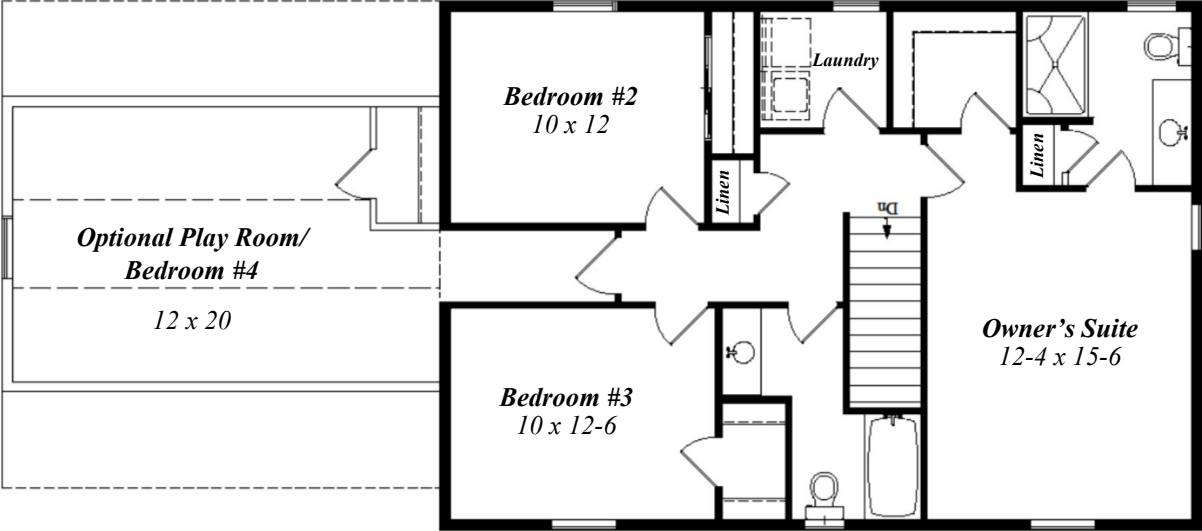

Wilson Place

Tea Rose

1,830 Sq. Ft
 3 bedroom/ 2.5 baths

2,070 Sq. Ft w/Options
 Optional play Room/Bedroom 4

Second Floor

First Floor

Illustrations may depict optional items and is subject to change without notice. Issued 4/3/18