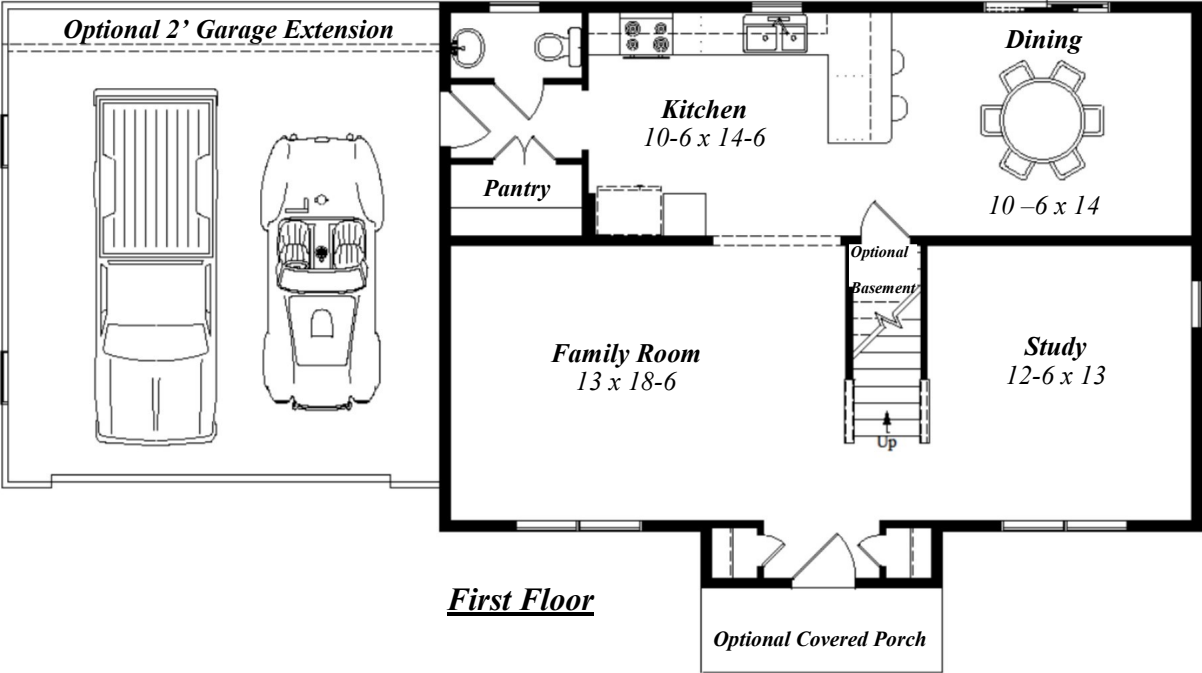

Wilson Place

Tea Rose

1,830 Sq. Ft
 3 bedroom/ 2.5 baths

2,070 Sq. Ft w/Options
 Optional play Room/Bedroom 4

Second Floor

First Floor

Illustrations may depict optional items and is subject to change without notice. Issued 4/3/18