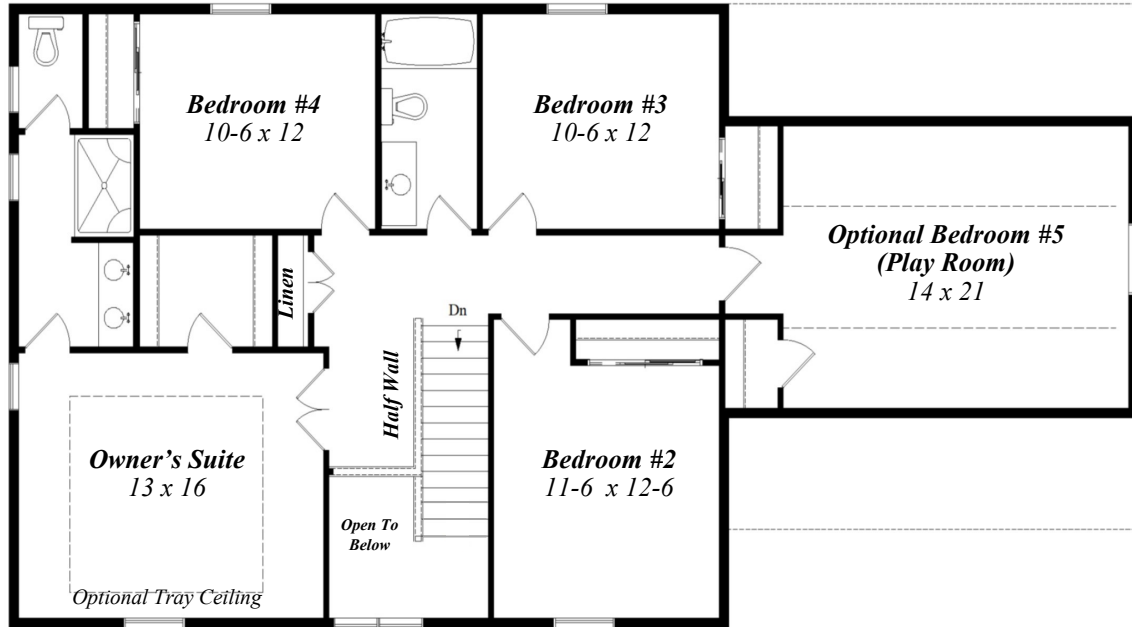

Wilson Place

Rosemary

2,290 Sq. Ft.

4 Bedroom / 2.5 Bath

2,605 Sq. Ft w/Options

Optional Bedroom #5/Play Room

Second Floor

First Floor