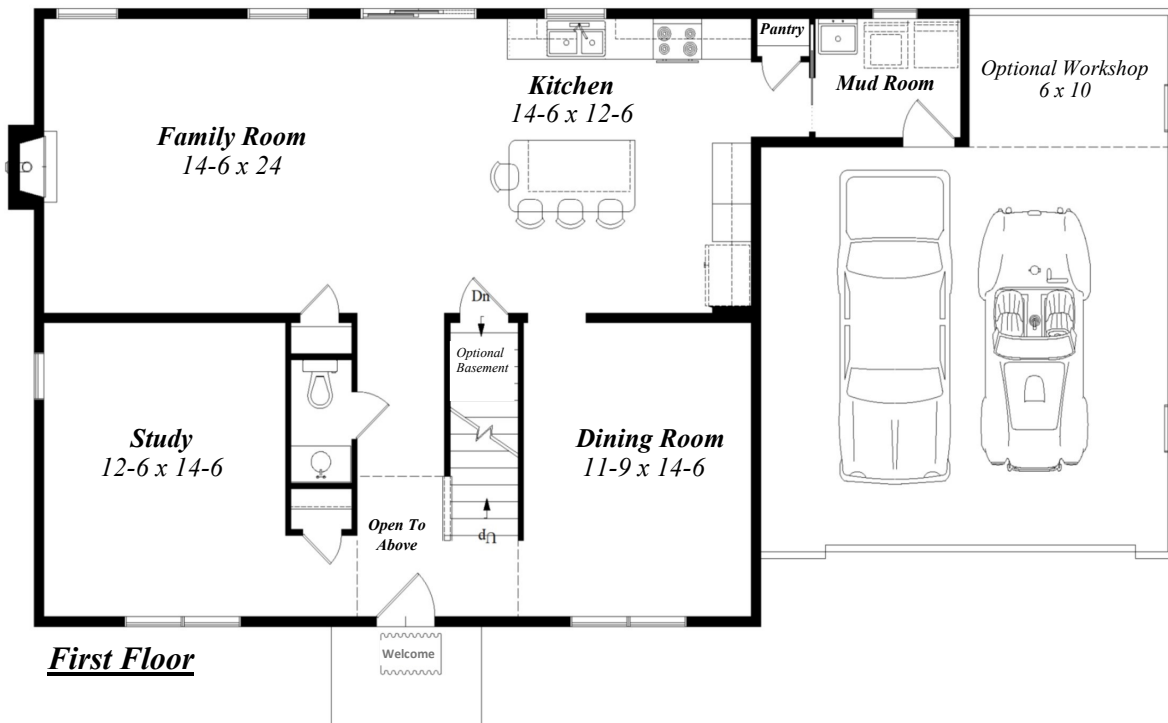

Wilson Place

Rosemary

2,290 Sq. Ft.

4 Bedroom / 2.5 Bath

2,605 Sq. Ft w/Options

Optional Bedroom #5/Play Room

Second Floor

First Floor